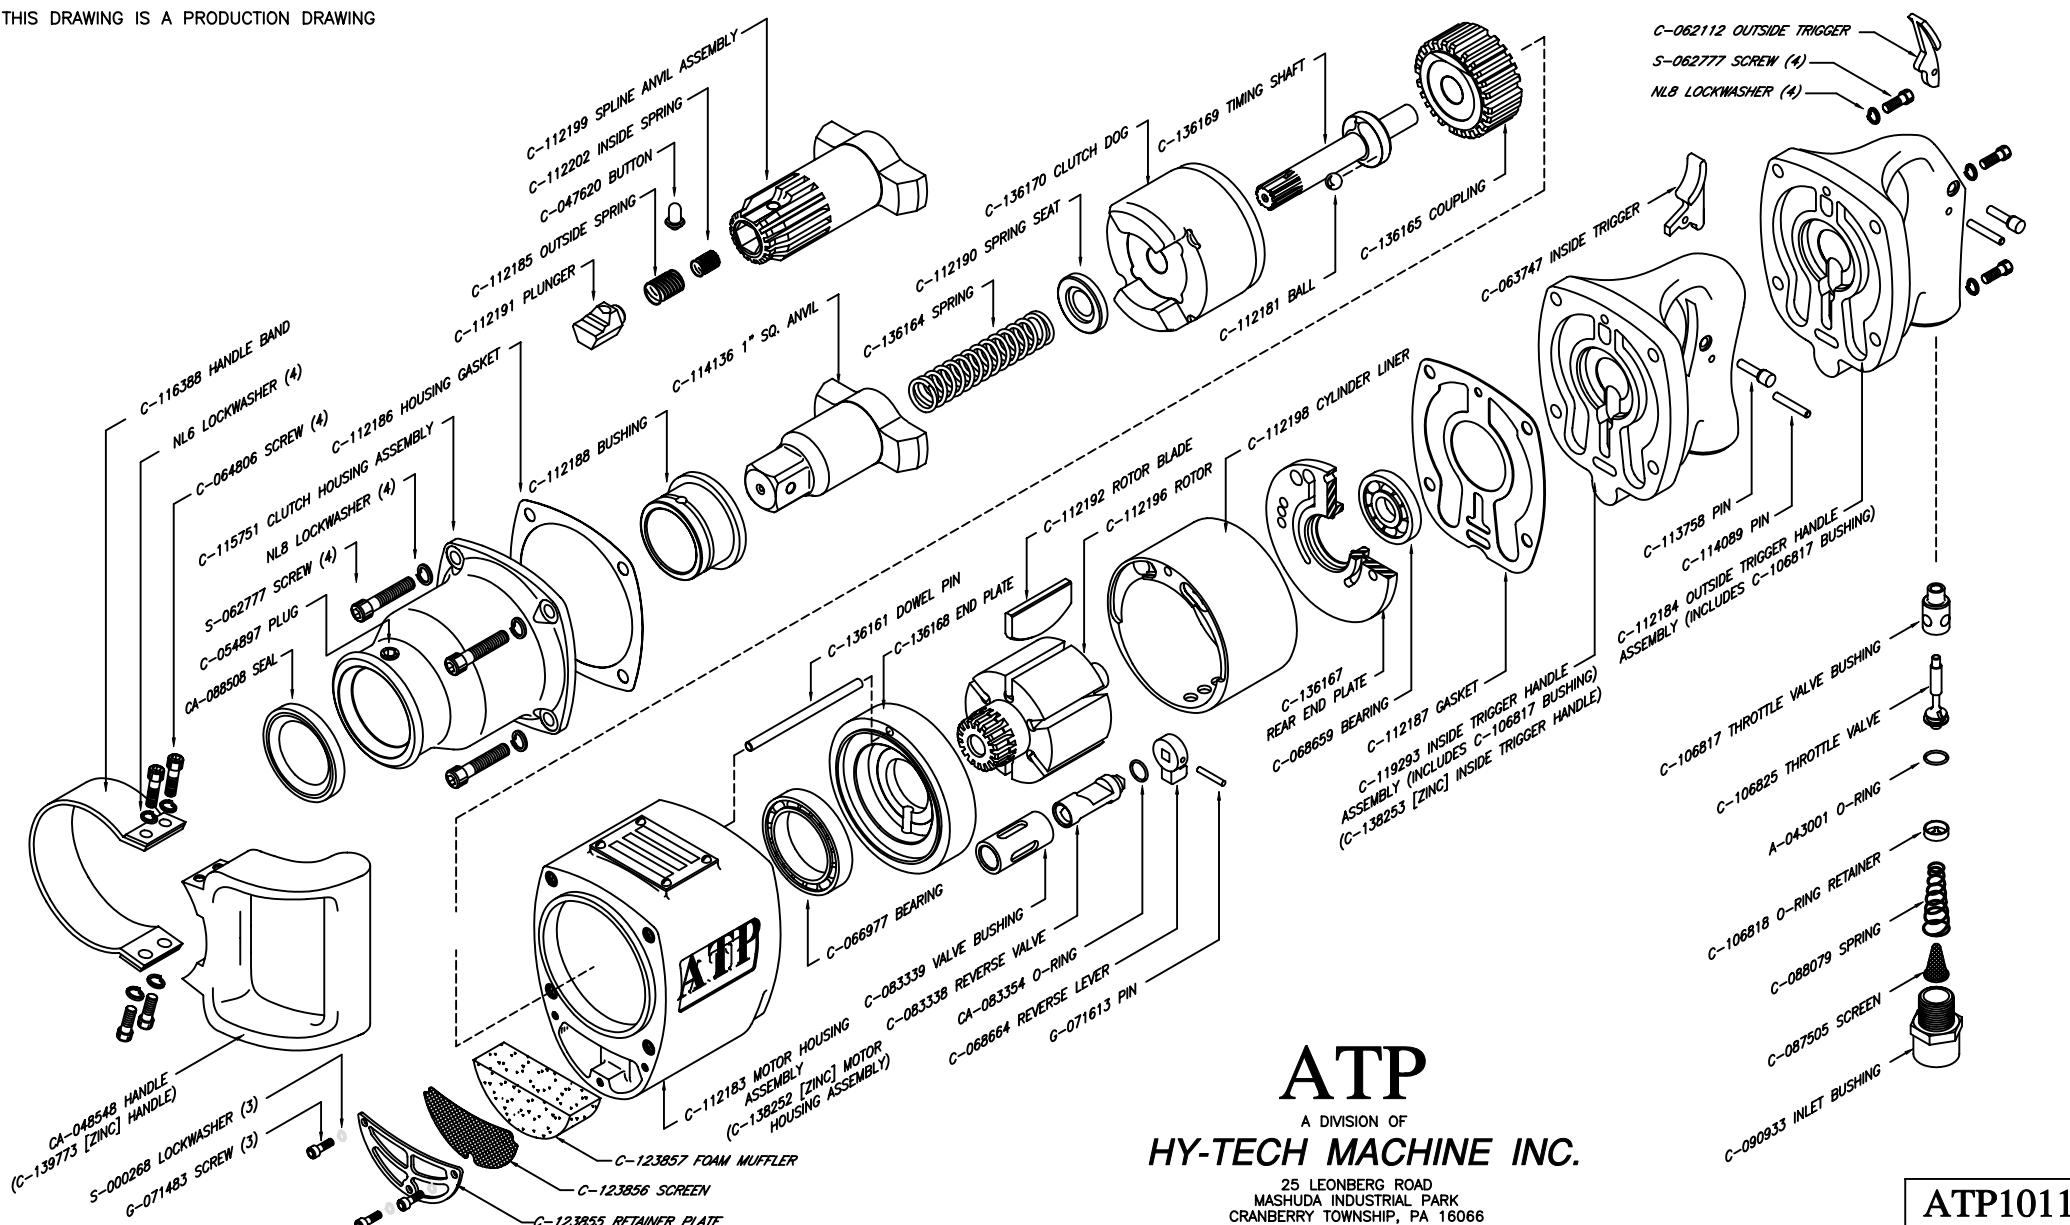

THIS DRAWING IS A PRODUCTION DRAWING

**ATP**  
 A DIVISION OF  
**HY-TECH MACHINE INC.**

25 LEONBERG ROAD  
 MASHUDA INDUSTRIAL PARK  
 CRANBERRY TOWNSHIP, PA 16066

**ATP1011**